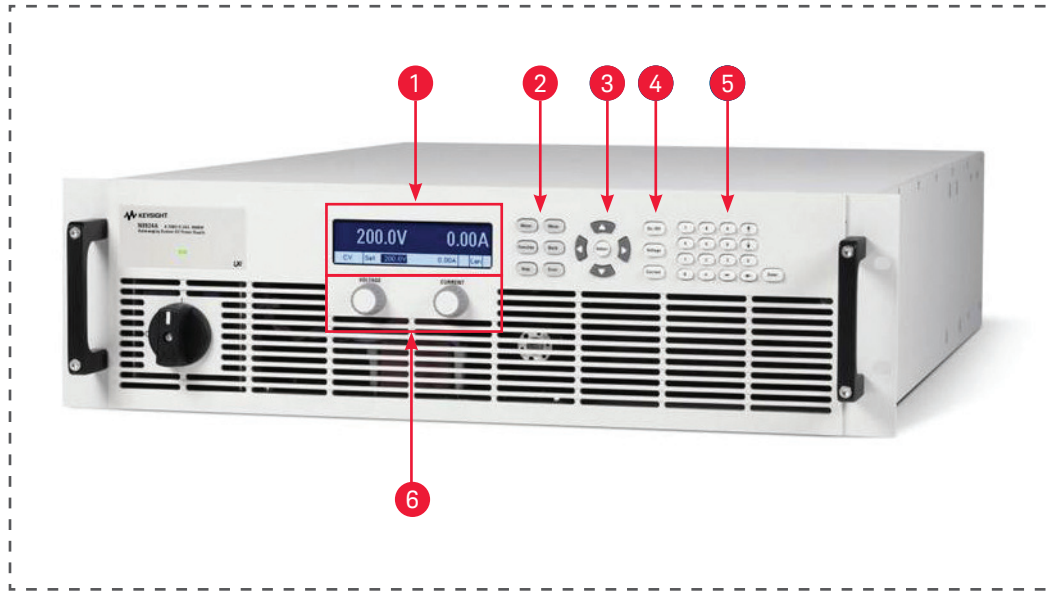

## Keysight N8900 Autoranging System DC Power Supplies

Family of 5 kW, 10 kW, and 15 kW autoranging, single-output DC power supplies

### Key features

- Autoranging output – does the job of multiple power supplies!
- 5 kW, 10 kW, and 15 kW maximum output power
- Up to 1500 V and up to 510 A
- 14 different voltage, current, and power combinations available in 208 VAC or 400 VAC (28 total models)
- Just the right amount of performance at just the right price
- Easily parallel units to create “one” power supply with > 100 kW of power
- Built-in voltage and current measurement
- High power density, 15 kW in only 3U (5.25”/13.34 cm)
- Protection from over-voltage, over-current, and over-temperature
- LAN (LXI Core), USB, GPIB, and analog interfaces all standard

1. Bright LCD display, view output, status indicators and settings
2. System keys for easy access to front panel menus and settings
3. Navigation keys
4. Output keys
5. Numeric entry keys
6. Knobs for easy V & I adjustments